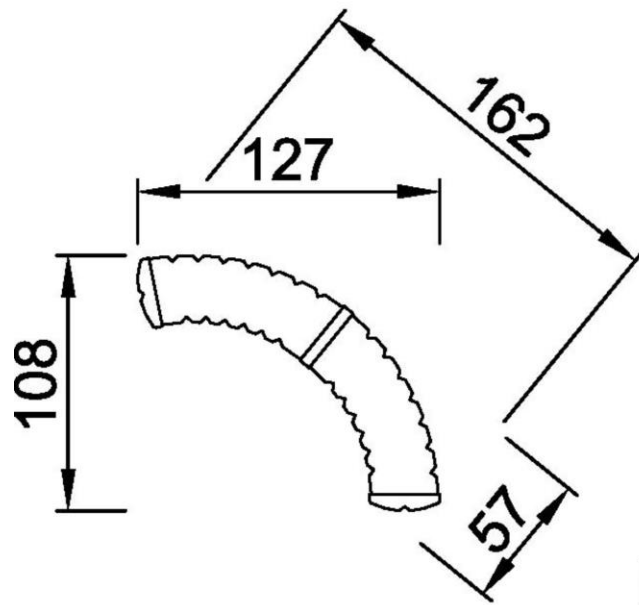

Bench C, 40cm

FRE3010

Item no.	
General Product Information	
Dimensions LxWxH	127x108x41 cm
Age group	3+
Capacity (users)	-
Colour options	

Bench C, 40cm

FRE3010

Item no.		
Installation Information		
Max. fall height		0 cm
Safety surfacing area		0.0 m ²
Numbers of installers (persons)		2
Total installation time		
Excavation volume		
Concrete volume		
Footing depth (standard)		
Shipment weight		
Anchoring options	In-ground	✓
	Surface	✓
Warranty Information		

Bench C, 40cm

FRE3010

* Max fall height | ** Total height | *** Safety surfacing area

* Max fall height | ** Total height

FRE3010
**41cm
1:100

FRE3010
1:100

[Click to see 1:100 ratio TOP VIEW](#)