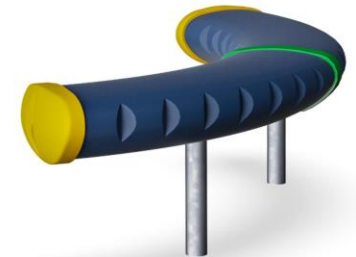

Bench C, 40cm

FRE3010

Item no.	
General Product Information	
Dimensions LxWxH	127x108x41 cm
Age group	3+
Capacity (users)	-
Colour options	

Bench C, 40cm

FRE3010

Item no.		
Installation Information		
Max. fall height		0 cm
Safety surfacing area		0.0 m ²
Numbers of installers (persons)		2
Total installation time		
Excavation volume		
Concrete volume		
Footing depth (standard)		
Shipment weight		
Anchoring options	In-ground	✓
	Surface	✓
Warranty Information		

Bench C, 40cm

FRE3010

* Max fall height | ** Total height | *** Safety surfacing area

* Max fall height | ** Total height

FRE3010
**41cm
1:100

FRE3010
1:100

[Click to see 1:100 ratio TOP VIEW](#)