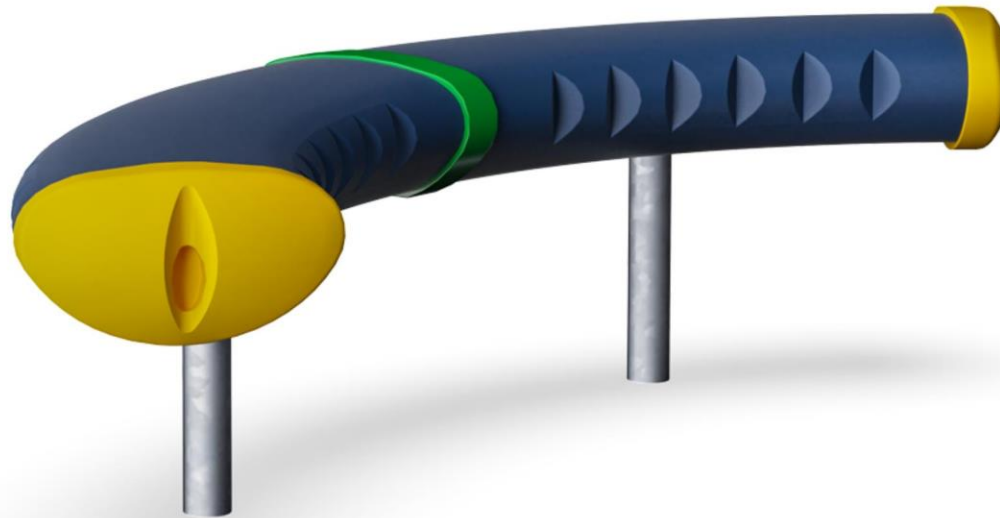

Bench C, 40cm

FRE3010

Item no.	
General Product Information	
Dimensions LxWxH	127x108x41 cm
Age group	3+
Capacity (users)	-
Colour options	

Bench C, 40cm

FRE3010

Item no.		
Installation Information		
Max. fall height		0 cm
Safety surfacing area		0.0 m ²
Numbers of installers (persons)		2
Total installation time		
Excavation volume		
Concrete volume		
Footing depth (standard)		
Shipment weight		
Anchoring options	In-ground	✓
	Surface	✓
Warranty Information		

Bench C, 40cm

FRE3010

* Max fall height | ** Total height | *** Safety surfacing area

* Max fall height | ** Total height

FRE3010
**41cm
1:100

FRE3010
1:100

[Click to see 1:100 ratio TOP VIEW](#)